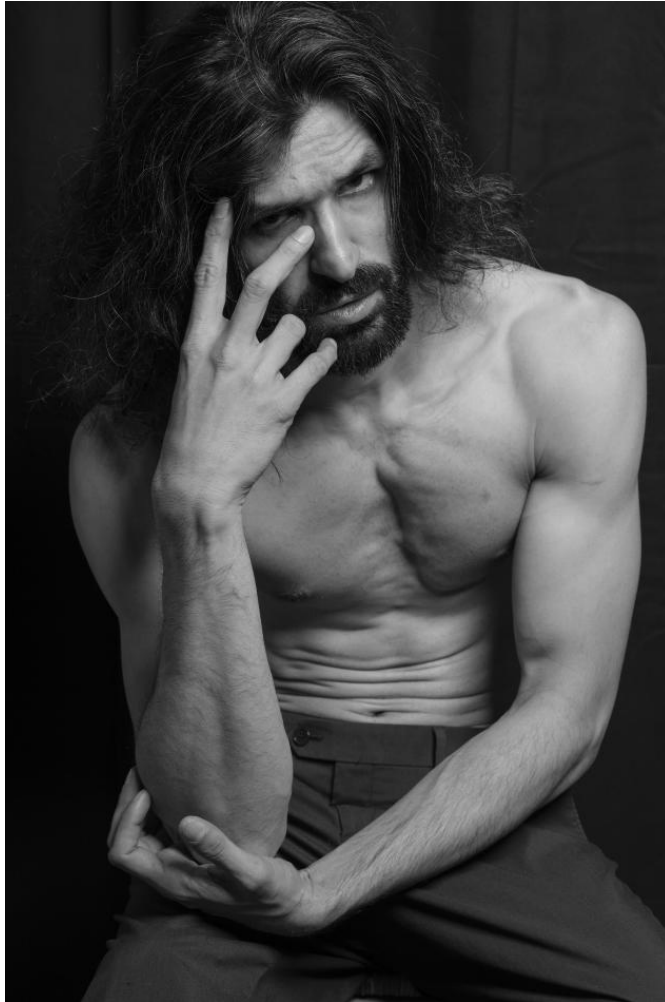

Joshua Lhila

Height : 6'2" | Waist : 30" | Shoe : 12 us | Eyes : Brown | Hair : Salt and Pepper

Joshua Lhia

Height : 6'2" | Waist : 30" | Shoe : 12 us | Eyes : Brown | Hair : Salt and Pepper

Joshua Lhila

Height : 6'2" | Waist : 30" | Shoe : 12 us | Eyes : Brown | Hair : Salt and Pepper

Joshua Lhia

Height : 6'2" | Waist : 30" | Shoe : 12 us | Eyes : Brown | Hair : Salt and Pepper

Joshua Lhia

Height : 6'2" | Waist : 30" | Shoe : 12 us | Eyes : Brown | Hair : Salt and Pepper

Joshua Lhia

Height : 6'2" | Waist : 30" | Shoe : 12 us | Eyes : Brown | Hair : Salt and Pepper