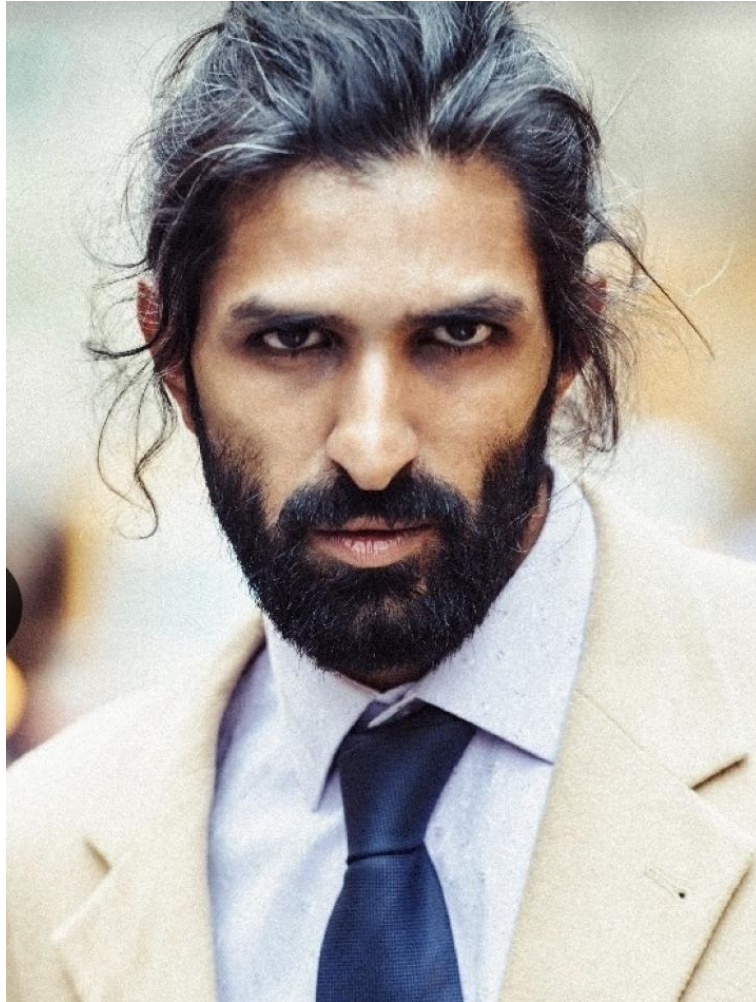

Joshua Lhila

Height : 6'2" | Waist : 30" | Shoe : 12 us | Eyes : Brown | Hair : Salt and Pepper

Joshua Lhia

Height : 6'2" | Waist : 30" | Shoe : 12 us | Eyes : Brown | Hair : Salt and Pepper

Joshua Lhila

Height : 6'2" | Waist : 30" | Shoe : 12 us | Eyes : Brown | Hair : Salt and Pepper

Joshua Lhia

Height : 6'2" | Waist : 30" | Shoe : 12 us | Eyes : Brown | Hair : Salt and Pepper

Joshua Lhia

Height : 6'2" | Waist : 30" | Shoe : 12 us | Eyes : Brown | Hair : Salt and Pepper

Joshua Lhia

Height : 6'2" | Waist : 30" | Shoe : 12 us | Eyes : Brown | Hair : Salt and Pepper