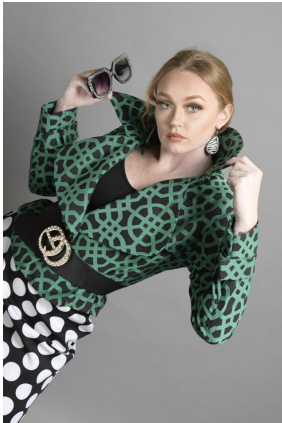

Emma Batte

Height : 5'11" | Bust : 35" | Waist : 29" | Hips : 38" | Shoe : 9.5 us | Eyes : Blue | Hair : Venetian Red

Emma Batte

Height : 5'11" | Bust : 35" | Waist : 29" | Hips : 38" | Shoe : 9.5 us | Eyes : Blue | Hair : Venetian Red

EMMA BATTE
 HEIGHT 5'10" SHOE 9.5 HAIR RED EYES BLUE
 BUST 35 WAIST 28 HIPS 37

EMMA BATTE
 HEIGHT 5'10" SHOE 9.5 HAIR RED EYES BLUE
 BUST 35 WAIST 28 HIPS 37

Emma Batte

Height : 5'11" | Bust : 35" | Waist : 29" | Hips : 38" | Shoe : 9.5 us | Eyes : Blue | Hair : Venetian Red

Emma Batte

Height : 5'11" | Bust : 35" | Waist : 29" | Hips : 38" | Shoe : 9.5 us | Eyes : Blue | Hair : Venetian Red