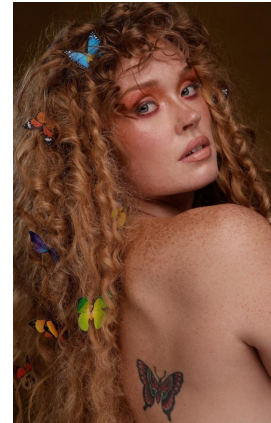

Emma Batte

Height : 5'11" | Bust : 35" | Waist : 29" | Hips : 38" | Shoe : 9.5 us | Eyes : Blue | Hair : Venetian Red

Emma Batte

Height : 5'11" | Bust : 35" | Waist : 29" | Hips : 38" | Shoe : 9.5 us | Eyes : Blue | Hair : Venetian Red

EMMA BATTE
 HEIGHT 5'10" SHOE 9.5 HAIR RED EYES BLUE
 BUST 35 WAIST 28 HIPS 37

EMMA BATTE
 HEIGHT 5'10" SHOE 9.5 HAIR RED EYES BLUE
 BUST 35 WAIST 28 HIPS 37

Emma Batte

Height : 5'11" | Bust : 35" | Waist : 29" | Hips : 38" | Shoe : 9.5 us | Eyes : Blue | Hair : Venetian Red

Emma Batte

Height : 5'11" | Bust : 35" | Waist : 29" | Hips : 38" | Shoe : 9.5 us | Eyes : Blue | Hair : Venetian Red