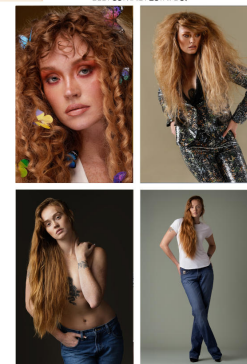

Emma Batte

Height : 5'11" | Bust : 35" | Waist : 29" | Hips : 38" | Shoe : 9.5 us | Eyes : Blue | Hair : Venetian Red

Emma Batte

Height : 5'11" | Bust : 35" | Waist : 29" | Hips : 38" | Shoe : 9.5 us | Eyes : Blue | Hair : Venetian Red

EMMA BATTE
 HEIGHT 5'10" SHOE 9.5 HAIR RED EYES BLUE
 BUST 35 WAIST 28 HIPS 37

EMMA BATTE
 HEIGHT 5'10" SHOE 9.5 HAIR RED EYES BLUE
 BUST 35 WAIST 28 HIPS 37

Emma Batte

Height : 5'11" | Bust : 35" | Waist : 29" | Hips : 38" | Shoe : 9.5 us | Eyes : Blue | Hair : Venetian Red

Emma Batte

Height : 5'11" | Bust : 35" | Waist : 29" | Hips : 38" | Shoe : 9.5 us | Eyes : Blue | Hair : Venetian Red