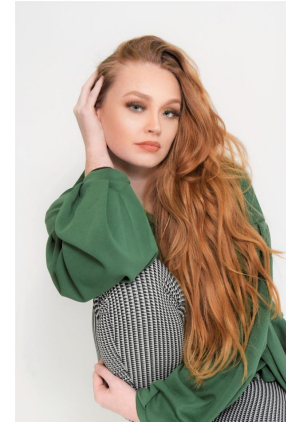

Emma Batte

Height : 5'11" | Bust : 35" | Waist : 29" | Hips : 38" | Shoe : 9.5 us | Eyes : Blue | Hair : Venetian Red

Emma Batte

Height : 5'11" | Bust : 35" | Waist : 29" | Hips : 38" | Shoe : 9.5 us | Eyes : Blue | Hair : Venetian Red

EMMA BATTE
 HEIGHT 5'10" SHOE 9.5 HAIR RED EYES BLUE
 BUST 35 WAIST 28 HIPS 37

EMMA BATTE
 HEIGHT 5'10" SHOE 9.5 HAIR RED EYES BLUE
 BUST 35 WAIST 28 HIPS 37

Emma Batte

Height : 5'11" | Bust : 35" | Waist : 29" | Hips : 38" | Shoe : 9.5 us | Eyes : Blue | Hair : Venetian Red

Emma Batte

Height : 5'11" | Bust : 35" | Waist : 29" | Hips : 38" | Shoe : 9.5 us | Eyes : Blue | Hair : Venetian Red