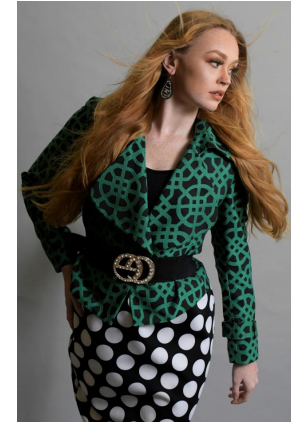

Emma Batte

Height : 5'11" | Bust : 35" | Waist : 29" | Hips : 38" | Shoe : 9.5 us | Eyes : Blue | Hair : Venetian Red

Emma Batte

Height : 5'11" | Bust : 35" | Waist : 29" | Hips : 38" | Shoe : 9.5 us | Eyes : Blue | Hair : Venetian Red

EMMA BATTE
 HEIGHT 5'10" SHOE 9.5 HAIR RED EYES BLUE
 BUST 35 WAIST 28 HIPS 37

EMMA BATTE
 HEIGHT 5'10" SHOE 9.5 HAIR RED EYES BLUE
 BUST 35 WAIST 28 HIPS 37

Emma Batte

Height : 5'11" | Bust : 35" | Waist : 29" | Hips : 38" | Shoe : 9.5 us | Eyes : Blue | Hair : Venetian Red

Emma Batte

Height : 5'11" | Bust : 35" | Waist : 29" | Hips : 38" | Shoe : 9.5 us | Eyes : Blue | Hair : Venetian Red