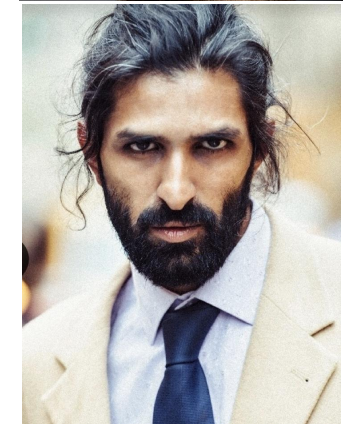

Skin I'm In  
Model & Talent Agency

Joshua Lhila

Height : 6'2" | Waist : 30" | Shoe : 12 us | Eyes : Brown | Hair : Salt and Pepper

Joshua Lhlia

Height : 6'2" | Waist : 30" | Shoe : 12 us | Eyes : Brown | Hair : Salt and Pepper

Joshua Lhia

Height : 6'2" | Waist : 30" | Shoe : 12 us | Eyes : Brown | Hair : Salt and Pepper

Joshua Lhia

Height : 6'2" | Waist : 30" | Shoe : 12 us | Eyes : Brown | Hair : Salt and Pepper