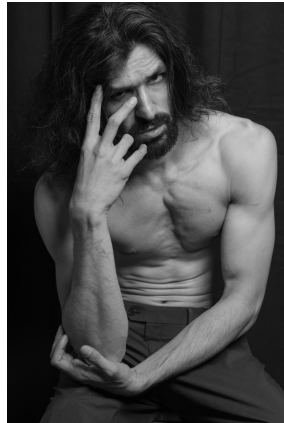

Skin I'm In  
Model & Talent Agency

Joshua Lhila

Height : 6'2" | Waist : 30" | Shoe : 12 us | Eyes : Brown | Hair : Salt and Pepper

Joshua Lhlia

Height : 6'2" | Waist : 30" | Shoe : 12 us | Eyes : Brown | Hair : Salt and Pepper

Joshua Lhia

Height : 6'2" | Waist : 30" | Shoe : 12 us | Eyes : Brown | Hair : Salt and Pepper

Joshua Lhia

Height : 6'2" | Waist : 30" | Shoe : 12 us | Eyes : Brown | Hair : Salt and Pepper