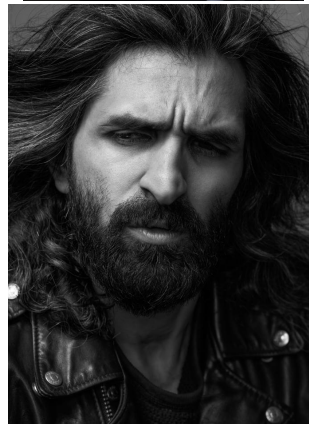

Skin I'm In  
Model & Talent Agency

Joshua Lhila

Height : 6'2" | Waist : 30" | Shoe : 12 us | Eyes : Brown | Hair : Salt and Pepper

Joshua Lhlia

Height : 6'2" | Waist : 30" | Shoe : 12 us | Eyes : Brown | Hair : Salt and Pepper

Joshua Lhia

Height : 6'2" | Waist : 30" | Shoe : 12 us | Eyes : Brown | Hair : Salt and Pepper

Joshua Lhia

Height : 6'2" | Waist : 30" | Shoe : 12 us | Eyes : Brown | Hair : Salt and Pepper