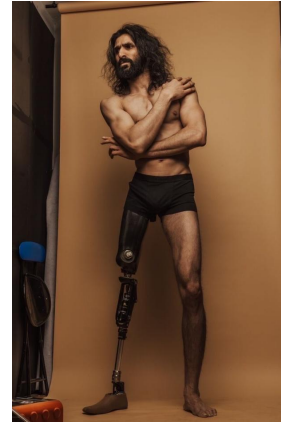

Skin I'm In  
Model & Talent Agency

Joshua Lhila

Height : 6'2" | Waist : 30" | Shoe : 12 us | Eyes : Brown | Hair : Salt and Pepper

Joshua Lhlia

Height : 6'2" | Waist : 30" | Shoe : 12 us | Eyes : Brown | Hair : Salt and Pepper

Joshua Lhia

Height : 6'2" | Waist : 30" | Shoe : 12 us | Eyes : Brown | Hair : Salt and Pepper

Joshua Lhia

Height : 6'2" | Waist : 30" | Shoe : 12 us | Eyes : Brown | Hair : Salt and Pepper