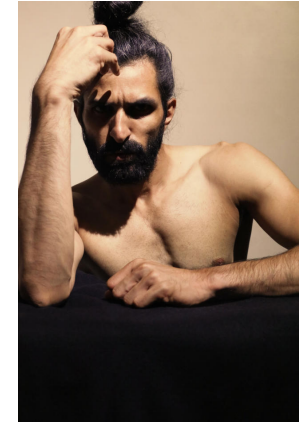

Skin I'm In  
Model & Talent Agency

Joshua Lhila

Height : 6'2" | Waist : 30" | Shoe : 12 us | Eyes : Brown | Hair : Salt and Pepper

Joshua Lhlia

Height : 6'2" | Waist : 30" | Shoe : 12 us | Eyes : Brown | Hair : Salt and Pepper

Joshua Lhia

Height : 6'2" | Waist : 30" | Shoe : 12 us | Eyes : Brown | Hair : Salt and Pepper

Joshua Lhia

Height : 6'2" | Waist : 30" | Shoe : 12 us | Eyes : Brown | Hair : Salt and Pepper