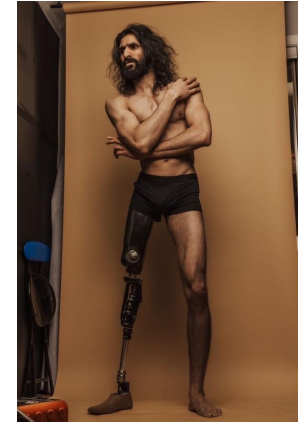

Skin I'm In
Model & Talent Agency

Joshua Lhila

Height : 6'2" | Waist : 30" | Shoe : 12 us | Eyes : Brown | Hair : Salt and Pepper

Joshua Lhia

Height : 6'2" | Waist : 30" | Shoe : 12 us | Eyes : Brown | Hair : Salt and Pepper

Joshua Lhia

Height : 6'2" | Waist : 30" | Shoe : 12 us | Eyes : Brown | Hair : Salt and Pepper

Joshua Lhia

Height : 6'2" | Waist : 30" | Shoe : 12 us | Eyes : Brown | Hair : Salt and Pepper