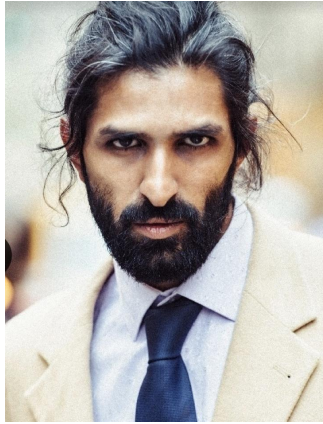

Skin I'm In
Model & Talent Agency

Joshua Lhila

Height : 6'2" | Waist : 30" | Shoe : 12 us | Eyes : Brown | Hair : Salt and Pepper

Joshua Lhia

Height : 6'2" | Waist : 30" | Shoe : 12 us | Eyes : Brown | Hair : Salt and Pepper

Joshua Lhia

Height : 6'2" | Waist : 30" | Shoe : 12 us | Eyes : Brown | Hair : Salt and Pepper

Joshua Lhia

Height : 6'2" | Waist : 30" | Shoe : 12 us | Eyes : Brown | Hair : Salt and Pepper