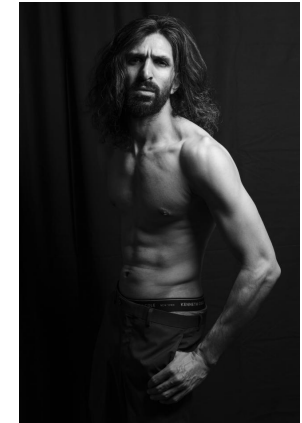

Skin I'm In
Model & Talent Agency

Joshua Lhila

Height : 6'2" | Waist : 30" | Shoe : 12 us | Eyes : Brown | Hair : Salt and Pepper

Joshua Lhia

Height : 6'2" | Waist : 30" | Shoe : 12 us | Eyes : Brown | Hair : Salt and Pepper

Joshua Lhia

Height : 6'2" | Waist : 30" | Shoe : 12 us | Eyes : Brown | Hair : Salt and Pepper

Joshua Lhia

Height : 6'2" | Waist : 30" | Shoe : 12 us | Eyes : Brown | Hair : Salt and Pepper