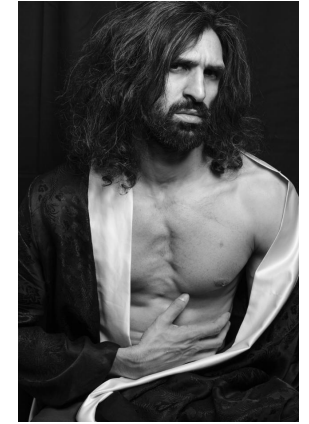

Skin I'm In
Model & Talent Agency

Joshua Lhila

Height : 6'2" | Waist : 30" | Shoe : 12 us | Eyes : Brown | Hair : Salt and Pepper

Joshua Lhia

Height : 6'2" | Waist : 30" | Shoe : 12 us | Eyes : Brown | Hair : Salt and Pepper

Joshua Lhia

Height : 6'2" | Waist : 30" | Shoe : 12 us | Eyes : Brown | Hair : Salt and Pepper

Joshua Lhia

Height : 6'2" | Waist : 30" | Shoe : 12 us | Eyes : Brown | Hair : Salt and Pepper