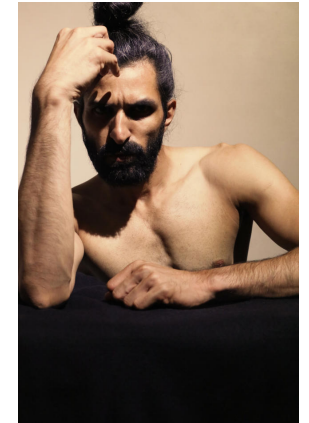

Skin I'm In
Model & Talent Agency

Joshua Lhila

Height : 6'2" | Waist : 30" | Shoe : 12 us | Eyes : Brown | Hair : Salt and Pepper

Joshua Lhia

Height : 6'2" | Waist : 30" | Shoe : 12 us | Eyes : Brown | Hair : Salt and Pepper

Joshua Lhia

Height : 6'2" | Waist : 30" | Shoe : 12 us | Eyes : Brown | Hair : Salt and Pepper

Joshua Lhia

Height : 6'2" | Waist : 30" | Shoe : 12 us | Eyes : Brown | Hair : Salt and Pepper