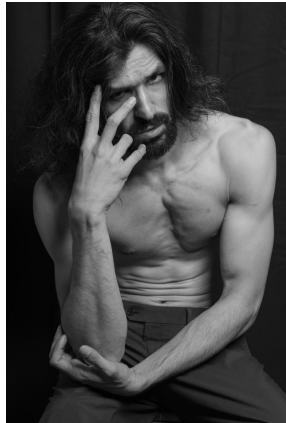

Skin I'm In
Model & Talent Agency

Joshua Lhila

Height : 6'2" | Waist : 30" | Shoe : 12 us | Eyes : Brown | Hair : Salt and Pepper

Joshua Lhia

Height : 6'2" | Waist : 30" | Shoe : 12 us | Eyes : Brown | Hair : Salt and Pepper

Joshua Lhia

Height : 6'2" | Waist : 30" | Shoe : 12 us | Eyes : Brown | Hair : Salt and Pepper

Joshua Lhia

Height : 6'2" | Waist : 30" | Shoe : 12 us | Eyes : Brown | Hair : Salt and Pepper